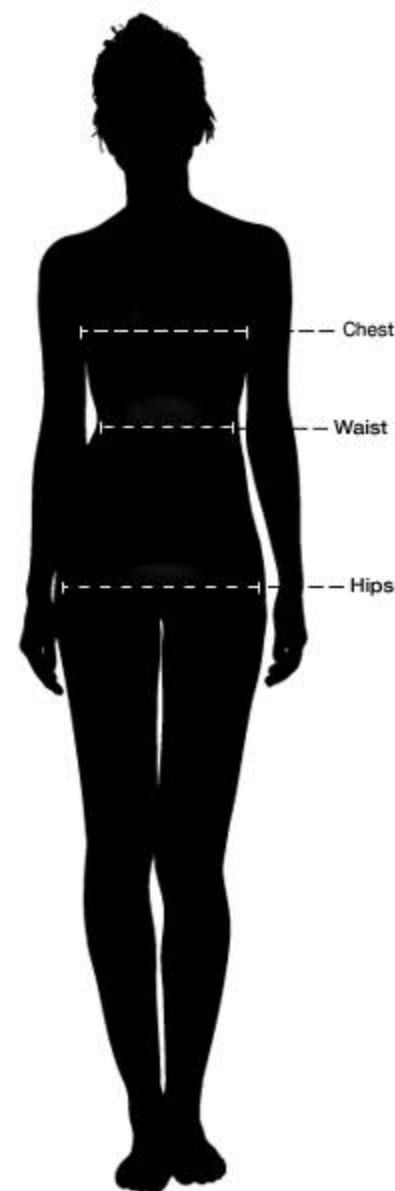

MB FASHION

SIZE GUIDE WOMEN

CLOTHING

Size	34	36	38	40	42	44	46
Chest(cm)	82	86	90	94	98	102	106
Waist (cm)	64	66	70	74	78	82	86
Hips (cm)	90	94	98	102	106	110	114

Size	XXS	XS	S	M	L	XL
Chest(cm)	80	82	86	90	96	102
Waist (cm)	58	62	66	70	76	82
Hips (cm)	86	90	94	98	104	110

TIGHTS AND LEGGINGS

Size	S/M	M/L
Height (cm)	160-170	165-180
Weight(Kg)	45-65	55-80
Hips (cm)	94-98	98-104

FOOTWEAR

Size	35	36	37	38	39	40	41	42
Foot length (cm)	22,35	22,99	23,63	24,27	24,90	25,54	26,18	26,82

Size (dual)	36/37	38/39	40/41
Foot length (cm)	23,63	24,90	26,18

* Measurements shown in the size guide refer to foot length, not shoe size.

HATS AND CAPS

Size	S	M
Head measurement (cm)	57	58

BIKINIS

Size	S	M	L
Chest(cm)	85	90	95
Hips (cm)	95	100	105

BELTS

Size	80	85	90
Length (cm)	80	85	90

* The length is measured from the buckle to the 3rd belt hole

RINGS

Size	S	M	L
Diameter (mm)	16,5	17,5	18,5

HOW TO MEASURE

GLOVES

Size	M	L
Hand outline* (cm)	18	19,5

*Measure loosely around the palm of your hand excluding the thumb.

SOCKS

Size	M
Foot length (cm)	24-26